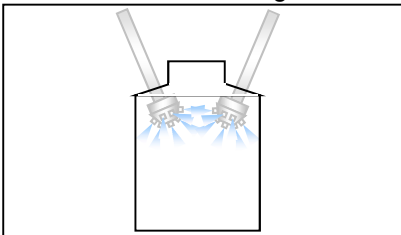

Product photo

■ Features

- Made of glass-fiber reinforced polypropylene (FRPP).
- Heat-resistance: 80°C (176 °F).
- Possible spray flow rate: max. 84 L/min at 0.3 MPa (when 12 L/min nozzle x 7 are mounted).
- Much more compact and lightweight than a metal adaptor.
- Affordable price, due to injection-molding.
- Inlet size (pipe connection): Rc3/4 (3/4" BSPT female threaded)
- Outlet size (nozzle connection): Rc1/8 (1/8" BSPT female threaded) x 7

Drawing

■ Applications

- Spraying: Chemical washer, rain tester
- Washing: Beverage tanks, pasteurizer
- Water fountains, entertainment, mist sauna, and more

■ Photos of product with spray nozzles mounted, Spray photos

(1) Adaptor with 7 hollow cone spray nozzles mounted

(2) Adaptor with 7 full cone spray nozzles mounted

(3) Adaptor with 7 flat spray nozzles mounted

■ Example of uses

Rain test chamber

Chemical washer

Mist sauna

Tank cleaning

Fog and light displays

Fountain

■ How to order

Product code: Plastic adaptor with 7 outlets 3/4-1/8F FRPP-IN (#201791)

Please also select a 1/8M (R1/8 threaded) spray nozzle from our wide lineup. Contact us for details.