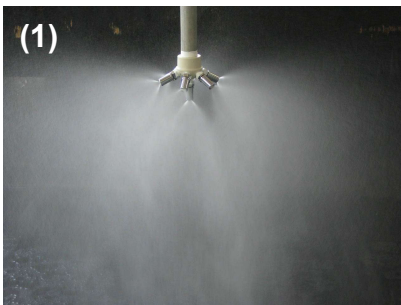

Product photo

■ Features

- Made of glass-fiber reinforced polypropylene (FRPP).
- Heat-resistance: 80°C (176 °F).
- Possible spray flow rate: max. 84 L/min at 0.3 MPa (when 12 L/min nozzle x 7 are mounted).
- Much more compact and lightweight than a metal adaptor.
- Affordable price, due to injection-molding.
- Inlet size (pipe connection): Rc3/4 (3/4" BSPT female threaded)
- Outlet size (nozzle connection): Rc1/8 (1/8" BSPT female threaded) x 7

Drawing

■ Applications

- Spraying: Chemical washer, rain tester
- Washing: Beverage tanks, pasteurizer
- Water fountains, entertainment, mist sauna, and more

■ Photos of product with spray nozzles mounted, Spray photos

(1) Adaptor with 7 hollow cone spray nozzles mounted

(2) Adaptor with 7 full cone spray nozzles mounted

(3) Adaptor with 7 flat spray nozzles mounted

■ Example of uses

Rain test chamber

Chemical washer

Mist sauna