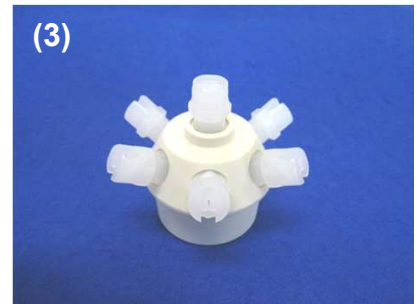

Product photo

■ Features

- Made of glass-fiber reinforced polypropylene (FRPP).
- Heat-resistance: 80°C (176 °F).
- Possible spray flow rate: max. 84 L/min at 0.3 MPa (when 12 L/min nozzle x 7 are mounted).
- Much more compact and lightweight than a metal adaptor.
- Affordable price, due to injection-molding.
- Inlet size (pipe connection): Rc3/4 (3/4" BSPT female threaded)
- Outlet size (nozzle connection): Rc1/8 (1/8" BSPT female threaded) x 7

Drawing

■ Applications

- Spraying: Chemical washer, rain tester
- Washing: Beverage tanks, pasteurizer
- Water fountains, entertainment, mist sauna, and more

■ Photos of product with spray nozzles mounted, Spray photos

(1) Adaptor with 7 hollow cone spray nozzles mounted

(2) Adaptor with 7 full cone spray nozzles mounted

(3) Adaptor with 7 flat spray nozzles mounted

■ Example of uses

Rain test chamber

Chemical washer

Mist sauna

Tank cleaning

Fog and light displays

Fountain

■ How to order

Product code: Plastic adaptor with 7 outlets 3/4-1/8F FRPP-IN (#201791)

Please also select a 1/8M (R1/8 threaded) spray nozzle from our wide lineup. Contact us for details.