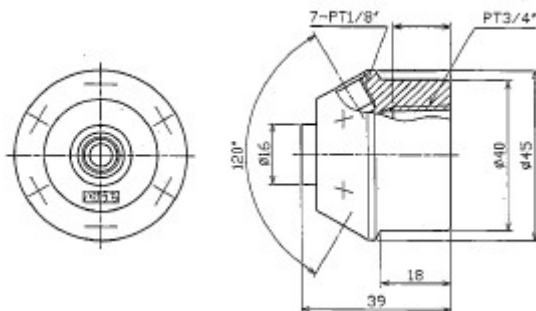

Drawing

■ Applications

- Spraying: Chemical washer, rain tester
- Washing: Beverage tanks, pasteurizer
- Water fountains, entertainment, mist sauna, and more