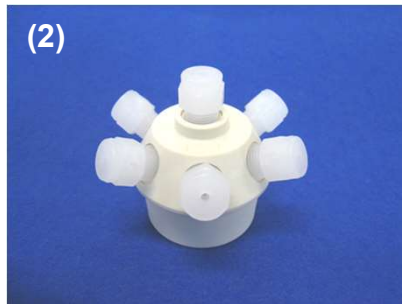

Plastic adaptor with 7 outlets for spray nozzles

Product code: Plastic adaptor with 7 outlets 3/4-1/8F FRPP-IN
(#201791)

A plastic adaptor that can attach multiple spray nozzles.

- Up to seven spray nozzles can be mounted per adaptor.
- No piping work! Easy installation—Just screw in spray nozzles to an adaptor.
- Much more economical than a stainless steel adaptor.

Product photo

■ Features

- Made of glass-fiber reinforced polypropylene (FRPP).
- Heat-resistance: 80°C (176 °F).
- Possible spray flow rate: max. 84 L/min at 0.3 MPa (when 12 L/min nozzle x 7 are mounted).
- Much more compact and lightweight than a metal adaptor.
- Affordable price, due to injection-molding.
- Inlet size (pipe connection): Rc3/4 (3/4" BSPT female threaded)
- Outlet size (nozzle connection): Rc1/8 (1/8" BSPT female threaded) x 7

Drawing

■ Applications

- Spraying: Chemical washer, rain tester
- Washing: Beverage tanks, pasteurizer
- Water fountains, entertainment, mist sauna, and more

■ Photos of product with spray nozzles mounted, Spray photos

(1) Adaptor with 7 hollow cone spray nozzles mounted

(2) Adaptor with 7 full cone spray nozzles mounted

(3) Adaptor with 7 flat spray nozzles mounted

■ Example of uses

Rain test chamber

Chemical washer

Mist sauna