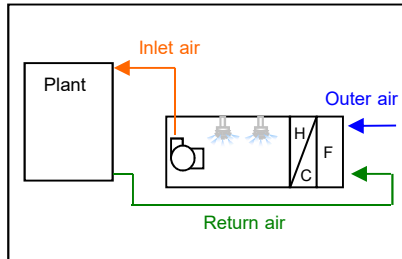

Product photo

■ Features

- Made of glass-fiber reinforced polypropylene (FRPP).
- Heat-resistance: 80°C (176 °F).
- Possible spray flow rate: max. 84 L/min at 0.3 MPa (when 12 L/min nozzle x 7 are mounted).
- Much more compact and lightweight than a metal adaptor.
- Affordable price, due to injection-molding.
- Inlet size (pipe connection): Rc3/4 (3/4" BSPT female threaded)
- Outlet size (nozzle connection): Rc1/8 (1/8" BSPT female threaded) x 7

Drawing

■ Applications

- Spraying: Chemical washer, rain tester
- Washing: Beverage tanks, pasteurizer
- Water fountains, entertainment, mist sauna, and more

■ Photos of product with spray nozzles mounted, Spray photos

(1) Adaptor with 7 hollow cone spray nozzles mounted

(2) Adaptor with 7 full cone spray nozzles mounted

(3) Adaptor with 7 flat spray nozzles mounted

■ Example of uses

Rain test chamber

Chemical washer

Mist sauna

Tank cleaning

Fog and light displays

Fountain

■ How to order

Product code: Plastic adaptor with 7 outlets 3/4-1/8F FRPP-IN (#201791)

Please also select a 1/8M (R1/8 threaded) spray nozzle from our wide lineup. Contact us for details.