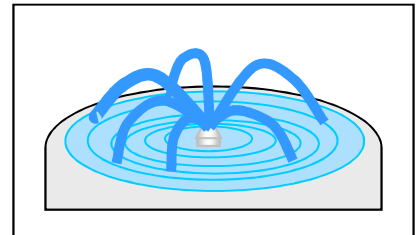

Product photo

■ Features

- Made of glass-fiber reinforced polypropylene (FRPP).
- Heat-resistance: 80°C (176 °F).
- Possible spray flow rate: max. 84 L/min at 0.3 MPa (when 12 L/min nozzle x 7 are mounted).
- Much more compact and lightweight than a metal adaptor.
- Affordable price, due to injection-molding.
- Inlet size (pipe connection): Rc3/4 (3/4" BSPT female threaded)
- Outlet size (nozzle connection): Rc1/8 (1/8" BSPT female threaded) x 7

Drawing

■ Applications

- Spraying: Chemical washer, rain tester
- Washing: Beverage tanks, pasteurizer
- Water fountains, entertainment, mist sauna, and more

■ Photos of product with spray nozzles mounted, Spray photos

(1) Adaptor with 7 hollow cone spray nozzles mounted

(2) Adaptor with 7 full cone spray nozzles mounted

(3) Adaptor with 7 flat spray nozzles mounted

■ Example of uses

Rain test chamber

Chemical washer

Mist sauna

Tank cleaning

Fog and light displays

Fountain

■ How to order

Product code: Plastic adaptor with 7 outlets 3/4-1/8F FRPP-IN (#201791)

Please also select a 1/8M (R1/8 threaded) spray nozzle from our wide lineup. Contact us for details.